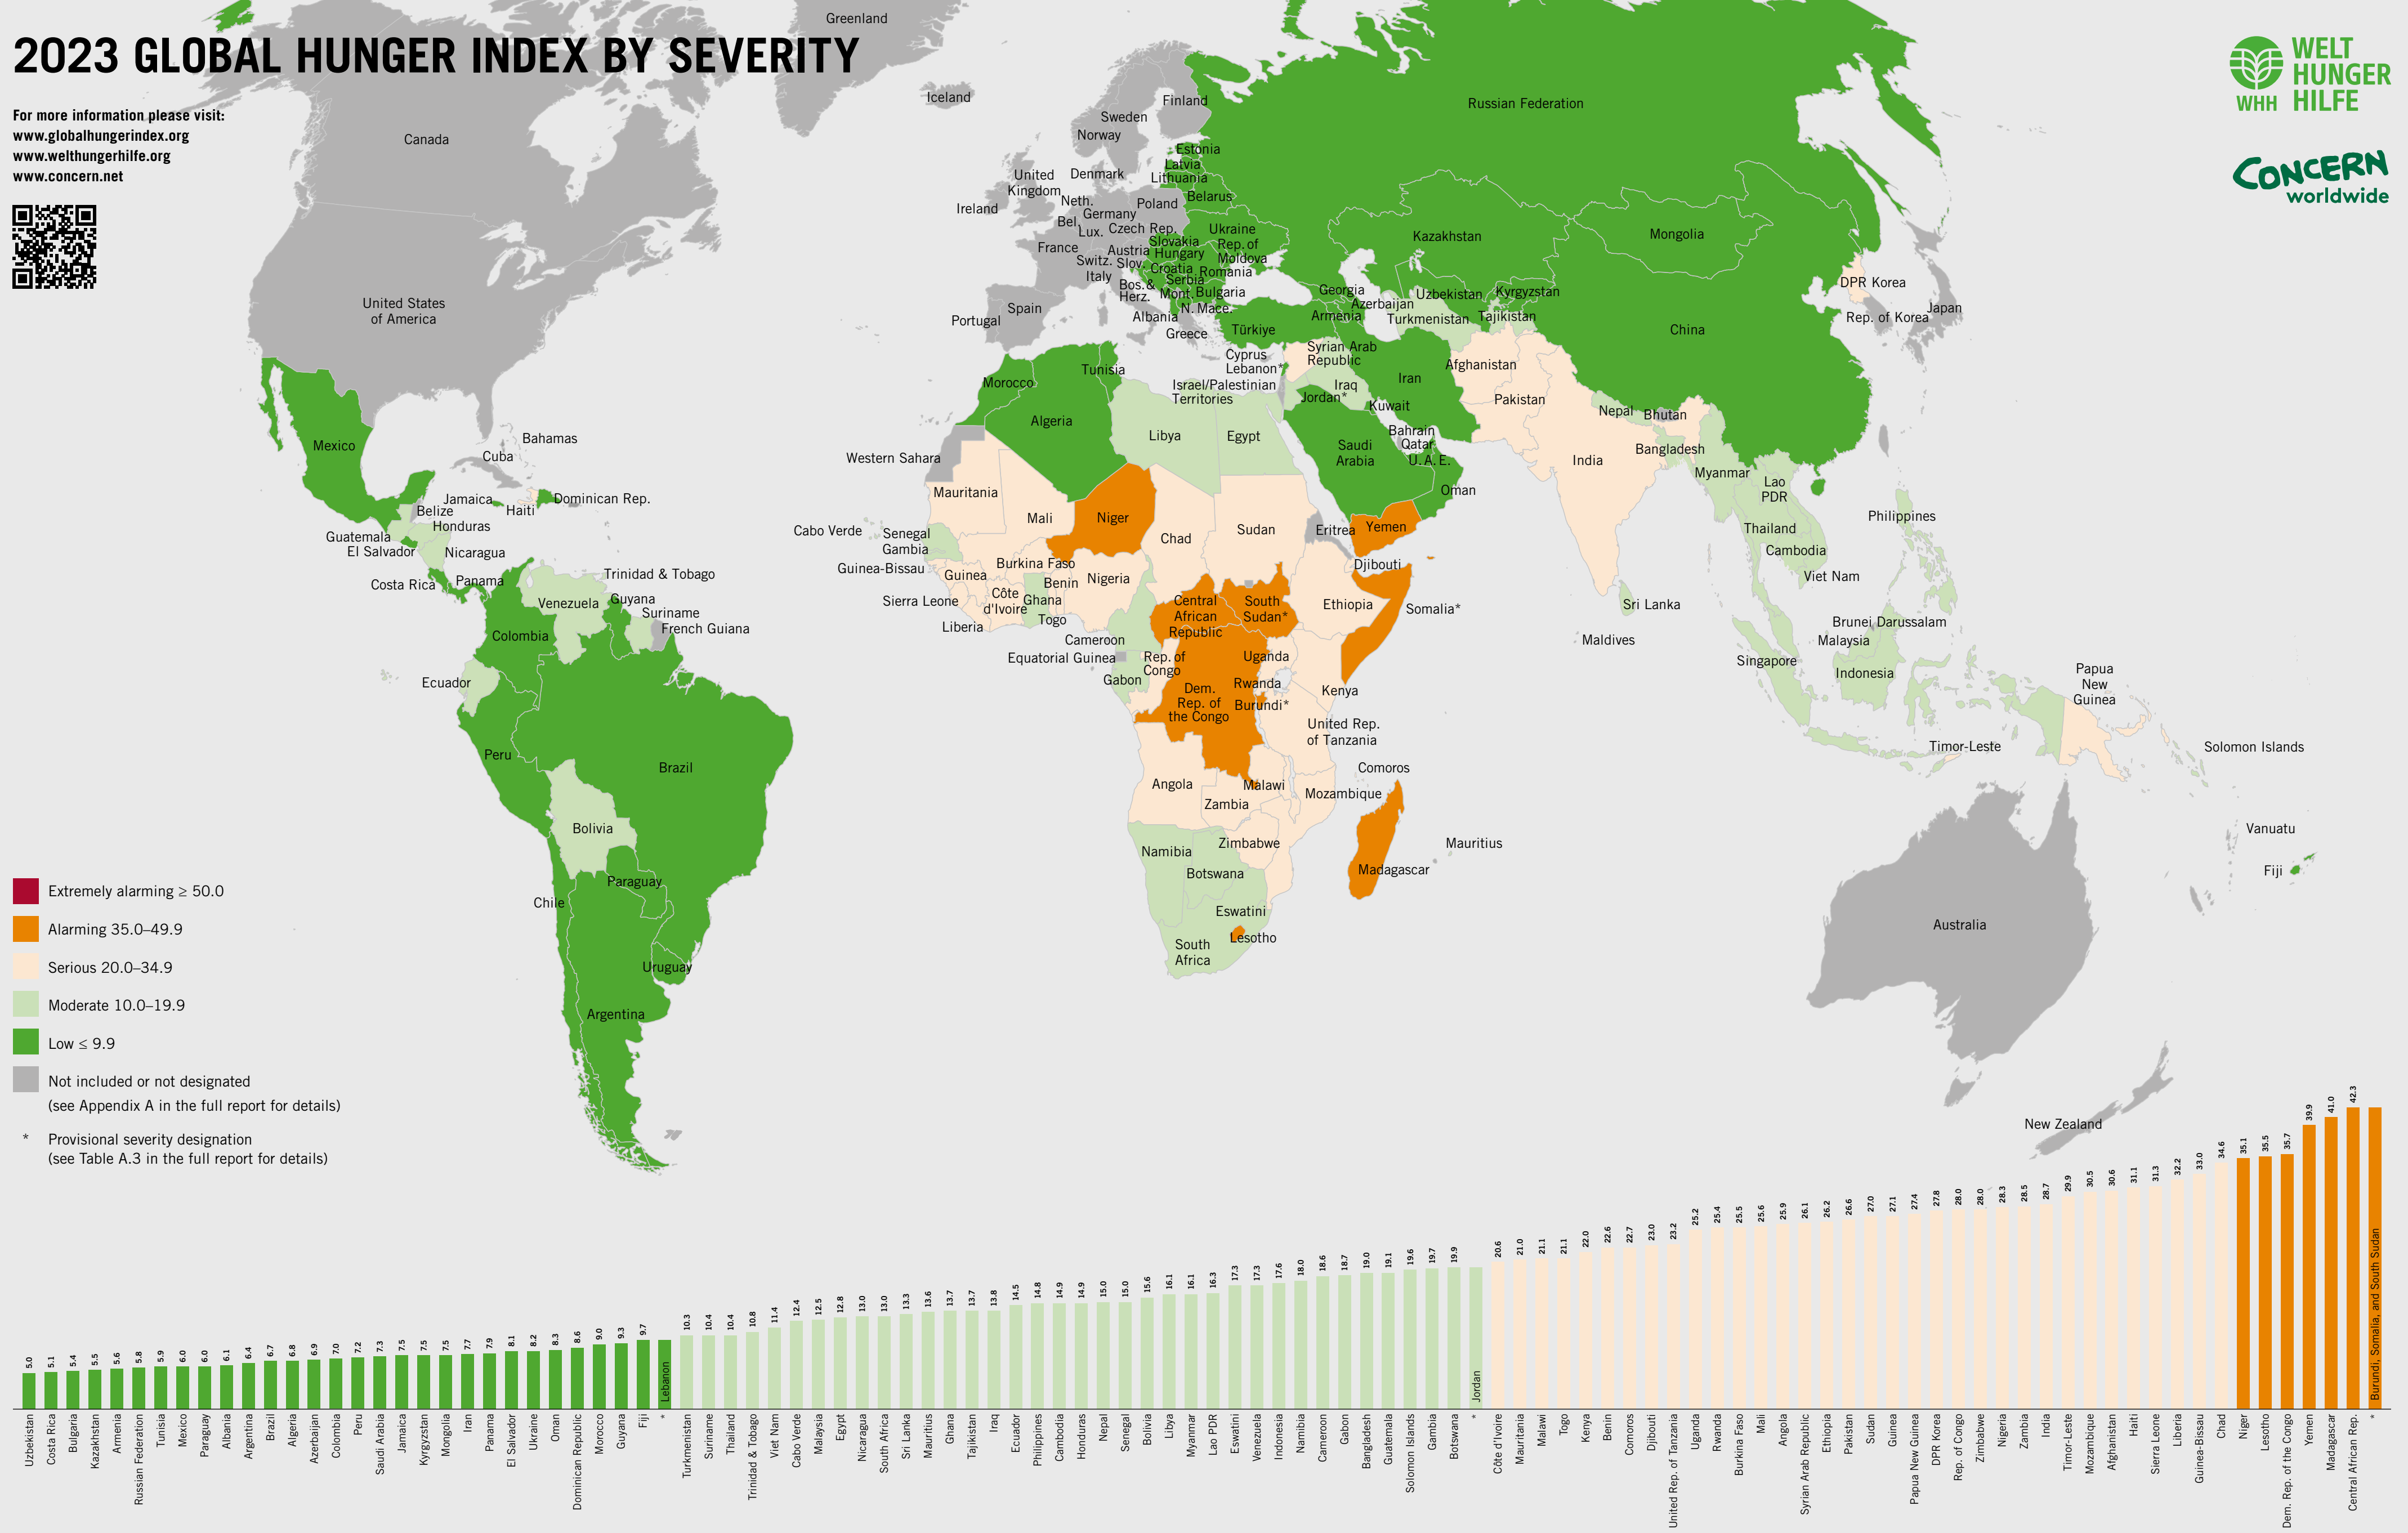

2023 GLOBAL HUNGER INDEX BY SEVERITY

For more information please visit:
www.globalhungerindex.org
www.welthungerhilfe.org
www.concern.net

Source: Authors.
 Note: For the 2023 GHI, data on the proportion of undernourished are for 2020–2022; data on child stunting and wasting are for the latest year in the period 2018–2022 for which data are available; and data on child mortality are for 2021. GHI scores were not calculated for countries for which data were not available and for countries that did not meet the GHI inclusion criteria; see Appendix A in the full report for details. The boundaries, names, and designations used on the map do not imply the expression of any opinion whatsoever on the part of Welthungerhilfe (WHH) or Concern Worldwide concerning the legal status of any country, territory, city or area or of its authorities, or concerning the delimitation of its frontiers and boundaries.
 Recommended citation: von Grebmer, K., J. Bernstein, W. Geza, M. Ndlovu, M. Wiemers, L. Reiner, M. Bachmeier, A. Hanano, R. Ni Chéilleachair, T. Sheehan, C. Foley, S. Gitter, G. Laroque, and H. Fritschel. 2023. "Figure 1.8: 2023 Global Hunger Index by Severity." Map in *2023 Global Hunger Index: The Power of Youth in Shaping Food Systems*. Bonn: Welthungerhilfe (WHH); Dublin: Concern Worldwide.

2023 GLOBAL HUNGER INDEX

The Power of Youth in Shaping Food Systems

To learn more, visit
www.globalhungerindex.org
#GHI2023